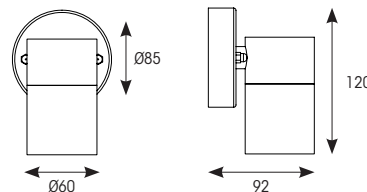

Acero

Collection — Directional

- GU10 wall light suitable for residential applications (supplied less lamp)
- 316L Marine grade stainless steel directional wall light
- Stainless steel, black and copper finishes available
- Discrete PIR option available
- Option to add OCTO Connected by WiZ GU10 lamp
 - AOCTOW/GU10LED/TW
 - AOCTOW/GU10LED/RGBTW

Matching
Acero GU10 Spike Light
see p360

1 metre - 7 metres
10 seconds to 5 minutes
10 to 2000 LUX

OCTO
Compatible

Connected by
WiZ

Black - PIR

Copper

INPUT	HERTZ	TEMP	CLASS	IP	IK
220/240V	50/60Hz	-10°C to 40°C	1	IP44	IK06

CODE	DESCRIPTION	MAX WATTAGE
AACERO/WLD/SSL	Stainless Steel	50W
AACERO/WLD/BLK	Black	
AACERO/WLD/COP	Copper	
AACERO/WLD/SSL/PIR	Stainless Steel - PIR	
AACERO/WLD/BLK/PIR	Black - PIR	
AACERO/WLD/COP/PIR	Copper - PIR	