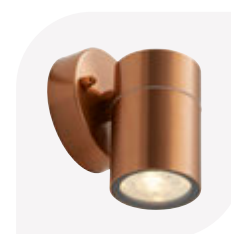

Acero

Collection — Directional

- GU10 wall light suitable for residential applications (supplied less lamp)
- 316L Marine grade stainless steel directional wall light
- Stainless steel, black and copper finishes available
- Discrete PIR option available
- Option to add OCTO Connected by WiZ GU10 lamp
 - AOCTOW/GU10LED/TW
 - AOCTOW/GU10LED/RGBTW

Matching
Acero GU10 Spike Light
see p360

1 metre - 7 metres
10 seconds to 5 minutes
10 to 2000 LUX

OCTO
Compatible

Connected by
WiZ

Black - PIR

Copper

INPUT	HERTZ	TEMP	CLASS	IP	IK
220/240V	50/60Hz	-10°C to 40°C	1	IP44	IK06

CODE	DESCRIPTION	MAX WATTAGE
AACERO/WLD/SSL	Stainless Steel	50W
AACERO/WLD/BLK	Black	
AACERO/WLD/COP	Copper	
AACERO/WLD/SSL/PIR	Stainless Steel - PIR	
AACERO/WLD/BLK/PIR	Black - PIR	
AACERO/WLD/COP/PIR	Copper - PIR	