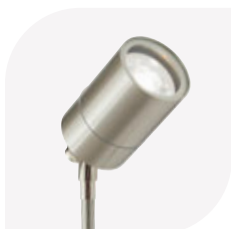

Acero

Collection — Directional

- GU10 wall light suitable for residential applications (supplied less lamp)
- 316L Marine grade stainless steel directional wall light
- Stainless steel, black and copper finishes available
- Discrete PIR option available
- Option to add OCTO Connected by WiZ GU10 lamp
 - AOCTOW/GU10LED/TW
 - AOCTOW/GU10LED/RGBTW

Matching
Acero GU10 Spike Light
see p360

1 metre - 7 metres
10 seconds to 5 minutes
10 to 2000 LUX

OCTO
Compatible

Connected by
WiZ

Black - PIR

Copper

INPUT	HERTZ	TEMP	CLASS	IP	IK
220/240V	50/60Hz	-10°C to 40°C	1	IP44	IK06

CODE	DESCRIPTION	MAX WATTAGE
AACERO/WLD/SSL	Stainless Steel	50W
AACERO/WLD/BLK	Black	
AACERO/WLD/COP	Copper	
AACERO/WLD/SSL/PIR	Stainless Steel - PIR	
AACERO/WLD/BLK/PIR	Black - PIR	
AACERO/WLD/COP/PIR	Copper - PIR	