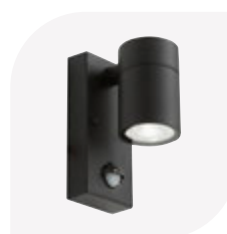

Acero

Collection — Directional

- GU10 wall light suitable for residential applications (supplied less lamp)
- 316L Marine grade stainless steel directional wall light
- Stainless steel, black and copper finishes available
- Discrete PIR option available
- Option to add OCTO Connected by WiZ GU10 lamp
 - AOCTOW/GU10LED/TW
 - AOCTOW/GU10LED/RGBTW

Matching
Acero GU10 Spike Light
see p360

1 metre - 7 metres
10 seconds to 5 minutes
10 to 2000 LUX

OCTO
Compatible

Connected by
WiZ

Black - PIR

Copper

INPUT	HERTZ	TEMP	CLASS	IP	IK
220/240V	50/60Hz	-10°C to 40°C	1	IP44	IK06

CODE	DESCRIPTION	MAX WATTAGE
AACERO/WLD/SSL	Stainless Steel	50W
AACERO/WLD/BLK	Black	
AACERO/WLD/COP	Copper	
AACERO/WLD/SSL/PIR	Stainless Steel - PIR	
AACERO/WLD/BLK/PIR	Black - PIR	
AACERO/WLD/COP/PIR	Copper - PIR	